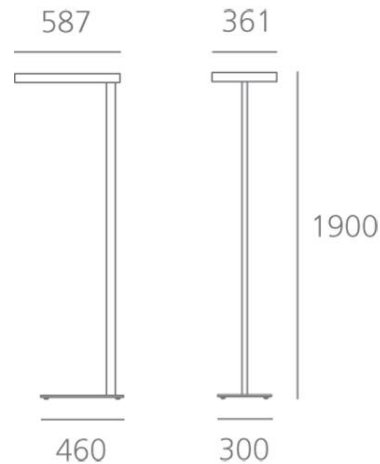

PRODUCT DATA SHEET

Kalifa Floor Prismoptic I - FLUO 4x55W Interactive-DALI - Grey

**DESIGN BY :**

Ernesto Gismondi

MATERIALS :

Aluminium

DESCRIPTION :

A range of floor lamps with direct-indirect lighting using fluorescent lamps. Optical unit and pole in extruded aluminium with a white or grey paint finish. Steel base. Polycarbonate "PRISMOPTIC" diffuser. Light output ratio 70%. Light distribution: 79% indirect and 21% direct. Polycarbonate dust-protection screen. Complies with standard EN60598-1 and other specific standards.

Light emission

Direct/indirect

IP20  

TECHNICAL DATA SHEET

Features

Product name:	Kalifa Floor Prismoptic I - FLUO 4x55W Interactive-DALI - Grey
Article Code:	M168496
Colour:	Grey
Material:	Aluminium
Series:	Architectural
Environment:	Indoor
Area contract:	

OPTICS

Emission:	Direct/indirect
-----------	-----------------

DIMENSIONS

Length:	(cm) 58.7
Width:	(cm) 36.1
Height:	(cm) 190
Cutout shape:	
Weight:	14

LAMPS NOT INCLUDED

Category:	FLUO
Number:	4
Lbs:	TC-LEL
Watt:	55
Socket:	2G11
Type:	FSDH
Luminous Flux (lm):	4800
Colour Rendering:	85
Colour temperature (K):	3000
Duration (h):	12000

Dimensions**LAMP**IP20  **ELECTRICAL**

Starter:	Electronic Interactive-DALI Integrated
Voltage:	220V-240V

ACCESSORIES

INTERACTIVE-DALI remote
control. M104900