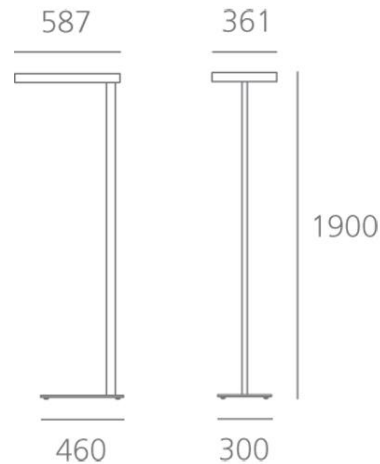

PRODUCT DATA SHEET

Kalifa Floor Prismoptic I - FLUO 4x55W Interactive-DALI - White

DESIGN BY :

Ernesto Gismondi

MATERIALS :

Aluminium

DESCRIPTION :

A range of floor lamps with direct-indirect lighting using fluorescent lamps. Optical unit and pole in extruded aluminium with a white or grey paint finish. Steel base. Polycarbonate "PRISMOPTIC" diffuser. Light output ratio 70%. Light distribution: 79% indirect and 21% direct. Polycarbonate dust-protection screen. Complies with standard EN60598-1 and other specific standards.

OPTICS

Emission:	Direct/indirect
-----------	-----------------

DIMENSIONS

Length:	(cm) 58.7
Width:	(cm) 36.1
Height:	(cm) 190
Cutout shape:	
Weight:	14

LAMPS NOT INCLUDED

Category:	FLUO
Number:	4
Lbs:	TC-LEL
Watt:	55
Socket:	2G11
Type:	FSDH
Luminous Flux (lm):	4800
Colour Rendering:	85
Colour temperature (K):	3000
Duration (h):	12000

Dimensions

LAMP

ELECTRICAL

Starter:	Electronic Interactive-DALI Integrated
Voltage:	220V-240V

ACCESSORIES

INTERACTIVE-DALI remote
control. M104900