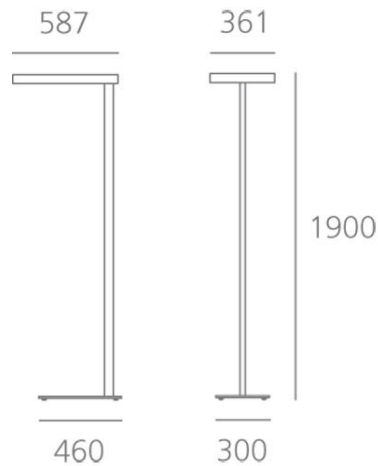

Dimensions

LAMP

ELECTRICAL

Starter:	Electronic dimmable Integrated
Voltage:	220V-240V