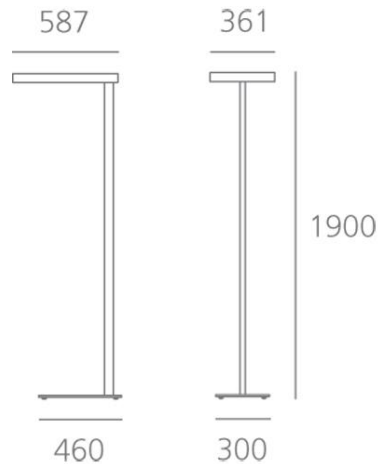

Dimensions

LAMP

IP20

ELECTRICAL

Starter:	Electronic Integrated
Voltage:	220V-240V