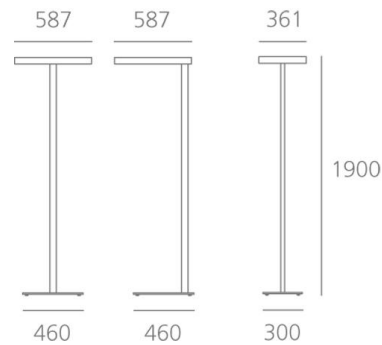

Dimensions

LAMP

IP20

ELECTRICAL

Starter:	Electronic Interactive-DALI Integrated
Voltage:	220V-240V