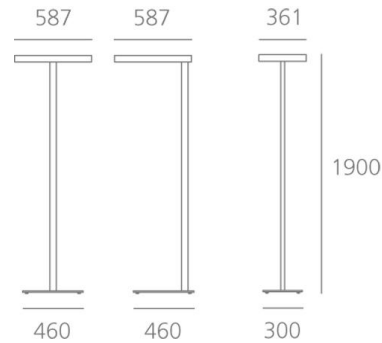

PRODUCT DATA SHEET

Kalifa Floor Dark Light - Pole central - FLUO 4x55W movement detector - Grey

**DESIGN BY :**

Ernesto Gismondi

MATERIALS :

Aluminium

DESCRIPTION :

A range of floor lamps with direct-indirect lighting using fluorescent lamps. Optical unit and pole in extruded aluminium. Steel base. Aluminium "DARK LIGHT" optic. Light output ratio 62%. Light distribution: 73% indirect and 27% direct. Polycarbonate dust-protection screen. Complies with standard EN60598-1 and other specific standards.

Light emission

Direct/indirect

IP20

TECHNICAL DATA SHEET

Features

Product name:	Kalifa Floor Dark Light - Pole central - FLUO 4x55W movement detector - Grey
Article Code:	M168599
Colour:	Grey
Material:	Aluminium
Series:	Architectural
Environment:	Indoor
Area contract:	

OPTICS

Emission:	Direct/indirect
-----------	-----------------

DIMENSIONS

Length:	(cm) 58.7
Width:	(cm) 36.1
Height:	(cm) 190
Cutout shape:	
Weight:	15

LAMPS NOT INCLUDED

Category:	FLUO
Number:	4
Lbs:	TC-LEL
Watt:	55
Socket:	2G11
Type:	FSDH
Luminous Flux (lm):	4800
Colour Rendering:	85
Colour temperature (K):	3000
Duration (h):	12000

Dimensions**LAMP**

IP20

ELECTRICAL

Starter:	Electronic + movement detector
	Integrated
Voltage:	220V-240V

KALIFA FLOOR -
Polycarbonate dust-
protection screen.
M168200