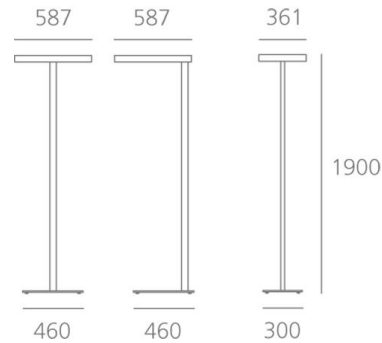

Dimensions

LAMP

IP20

ELECTRICAL

Starter:	Electronic Interactive-DALI Integrated
Voltage:	220V-240V