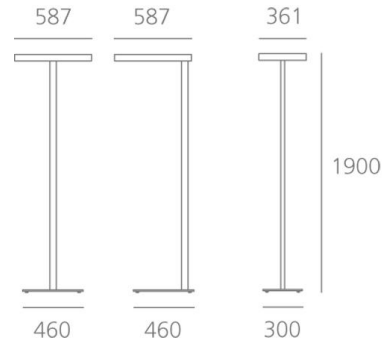

PRODUCT DATA SHEET

Kalifa Floor Dark Light - Pole central - FLUO 4x55W dimmable - Grey

**DESIGN BY :**

Ernesto Gismondi

MATERIALS :

Aluminium

DESCRIPTION :

A range of floor lamps with direct-indirect lighting using fluorescent lamps. Optical unit and pole in extruded aluminium. Steel base. Aluminium "DARK LIGHT" optic. Light output ratio 62%. Light distribution: 73% indirect and 27% direct. Polycarbonate dust-protection screen. Complies with standard EN60598-1 and other specific standards.

Light emission

Direct/indirect

IP20

TECHNICAL DATA SHEET

Features

Product name:	Kalifa Floor Dark Light - Pole central - FLUO 4x55W dimmable - Grey
Article Code:	M168591
Colour:	Grey
Material:	Aluminium
Series:	Architectural
Environment:	Indoor
Area contract:	

OPTICS

Emission: Direct/indirect

DIMENSIONS

Length:	(cm) 58.7
Width:	(cm) 36.1
Height:	(cm) 190
Cutout shape:	
Weight:	15

LAMPS NOT INCLUDED

Category:	FLUO
Number:	4
Lbs:	TC-LEL
Watt:	55
Socket:	2G11
Type:	FSDH
Luminous Flux (lm):	4800
Colour Rendering:	85
Colour temperature (K):	3000
Duration (h):	12000

Dimensions**LAMP**

IP20

**ELECTRICAL**

Starter: Electronic dimmable Integrated
Voltage: 220V-240V

KALIFA FLOOR -
Polycarbonate dust-
protection screen.
M168200