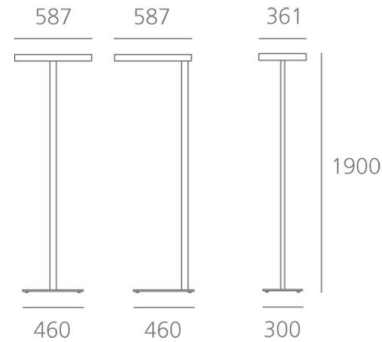

PRODUCT DATA SHEET

Kalifa Floor Dark Light - Pole central - FLUO 4x55W dimmable - White

DESIGN BY :

Ernesto Gismondi

MATERIALS :

Aluminium

DESCRIPTION :

A range of floor lamps with direct-indirect lighting using fluorescent lamps. Optical unit and pole in extruded aluminium. Steel base. Aluminium "DARK LIGHT" optic. Light output ratio 62%. Light distribution: 73% indirect and 27% direct. Polycarbonate dust-protection screen. Complies with standard EN60598-1 and other specific standards.

Light emission

Direct/indirect

TECHNICAL DATA SHEET

Features

Product name: Kalifa Floor Dark Light - Pole central - FLUO 4x55W dimmable - White
 Article Code: M168521
 Colour: White
 Material: Aluminium
 Series: Architectural
 Environment: Indoor
 Area contract:

OPTICS

Emission: Direct/indirect

DIMENSIONS

Length: (cm) 58.7
 Width: (cm) 36.1
 Height: (cm) 190
 Cutout shape:
 Weight: 15

LAMPS NOT INCLUDED

Category: FLUO
 Number: 4
 Lbs: TC-LEL
 Watt: 55
 Socket: 2G11
 Type: FSDH
 Luminous Flux (lm): 4800
 Colour Rendering: 85
 Colour temperature (K): 3000
 Duration (h): 12000

Dimensions

LAMP

ELECTRICAL

Starter: Electronic dimmable Integrated
 Voltage: 220V-240V

KALIFA FLOOR -
Polycarbonate dust-
protection screen.
M168200