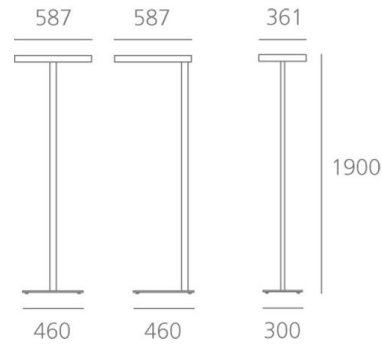

### Kalifa Floor Dark Light - Pole central - FLUO 4x55W non dimmable - Grey

**DESIGN BY :**

Ernesto Gismondi

**MATERIALS :**

Aluminium

**DESCRIPTION :**

A range of floor lamps with direct-indirect lighting using fluorescent lamps. Optical unit and pole in extruded aluminium. Steel base. Aluminium "DARK LIGHT" optic. Light output ratio 62%. Light distribution: 73% indirect and 27% direct. Polycarbonate dust-protection screen. Complies with standard EN60598-1 and other specific standards.

### TECHNICAL DATA SHEET

**Features**

Product name:	Kalifa Floor Dark Light - Pole central - FLUO 4x55W non dimmable - Grey
Article Code:	M168590
Colour:	Grey
Material:	Aluminium
Series:	Architectural
Environment:	Indoor
Area contract:	

**OPTICS**

Emission:	Direct/indirect
-----------	-----------------

**DIMENSIONS**

Length:	(cm) 58.7
Width:	(cm) 36.1
Height:	(cm) 190
Cutout shape:	
Weight:	15

**LAMPS NOT INCLUDED**

Category:	FLUO
Number:	4
Lbs:	TC-LEL
Watt:	55
Socket:	2G11
Type:	FSDH
Luminous Flux (lm):	4800
Colour Rendering:	85
Colour temperature (K):	3000
Duration (h):	12000

**Dimensions****LAMP**

IP20

**ELECTRICAL**

Starter:	Electronic Integrated
Voltage:	220V-240V

KALIFA FLOOR -  
Polycarbonate dust-  
protection screen.  
M168200