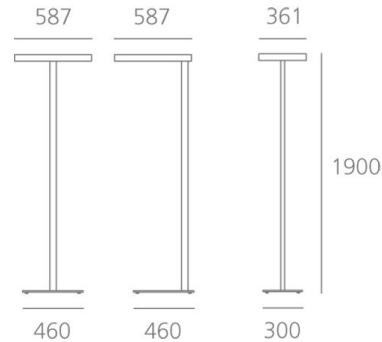

Dimensions

LAMP

ELECTRICAL

Starter:	Electronic Interactive-DALI Integrated
Voltage:	220V-240V