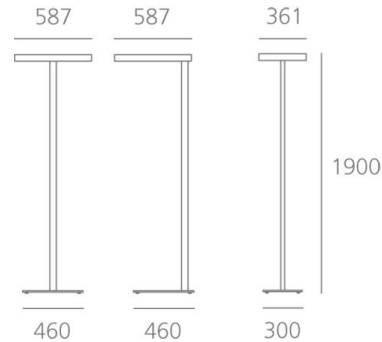

Dimensions

LAMP

ELECTRICAL

Starter:	Electronic Integrated
Voltage:	220V-240V