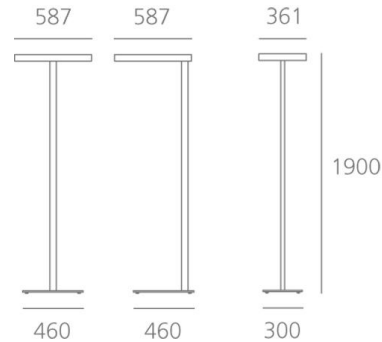

Dimensions

LAMP

IP20

ELECTRICAL

Starter:	Electronic Integrated
Voltage:	220V-240V